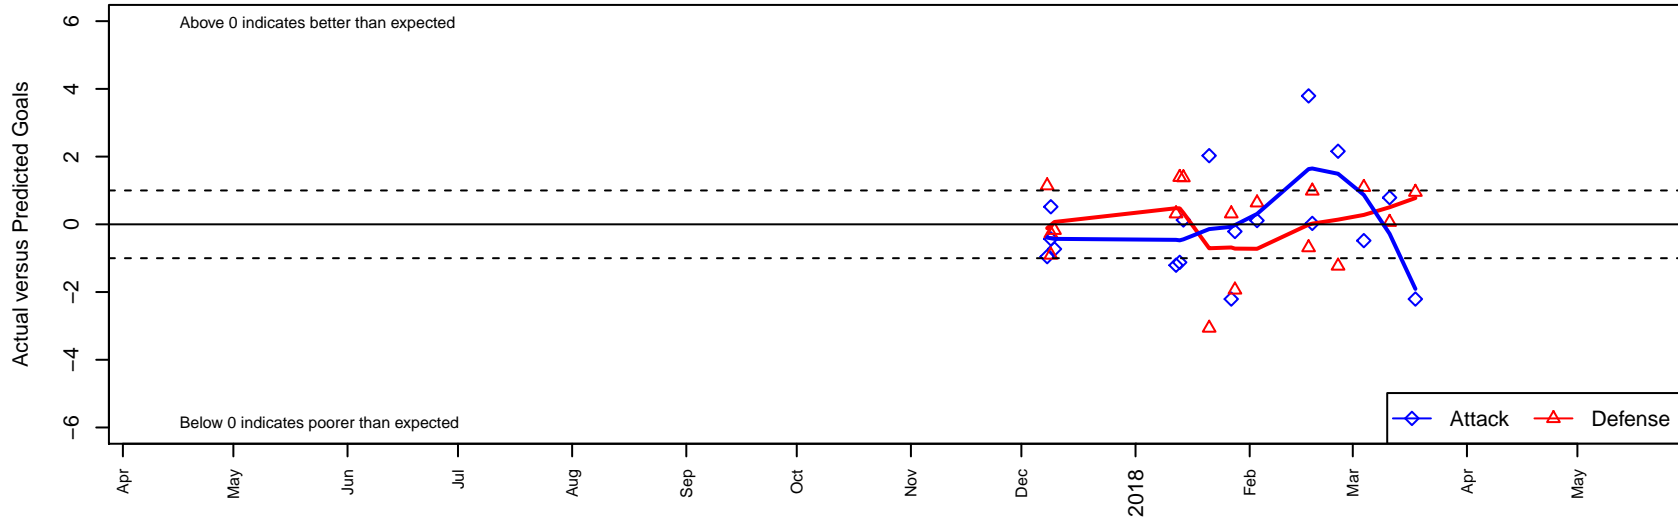

Crossfire OR Red G01

Crossfire Oregon
Clackamas, OR
G01 total strength=1461
attack=12.65 defense=7.69
spr league = PTT Win G01 Div 1

alt names used:

Venues played:
2017 Timbers Winter Showcase 2001 Showcas
2017 Portland Winter Showcase U17
2017 PTT Winter G01 Division 1

Crossfire OR Red G01
Dots are actual minus expected GF (blue circles) and GA (red triangles).
Blue line is smoothed change in attack strength. Red is smoothed change in defense strength.

**attack and defense variance (black dot)
relative to other teams
and top 10 in region**