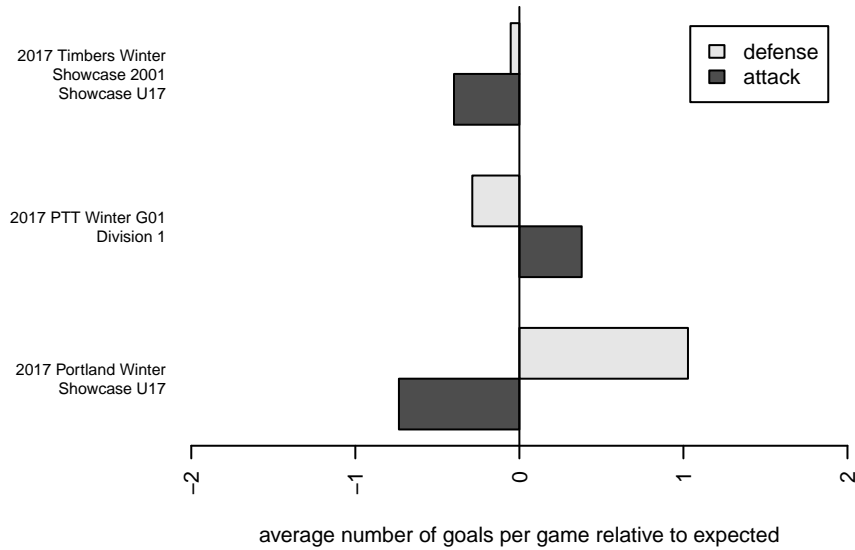

Performance relative to 13 month average