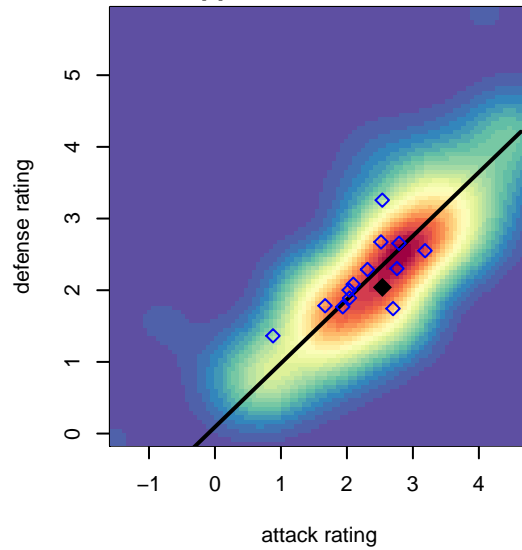

**attack and defense rating
relative to others at age
and all opponents in last 13 months**