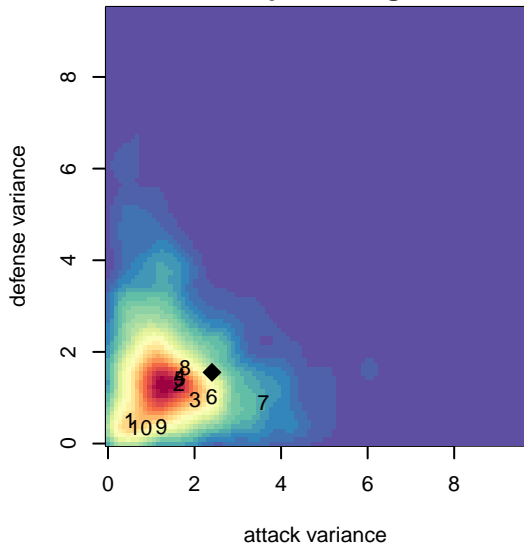

Crossfire OR Red G01

Crossfire Oregon
Clackamas, OR
G01 total strength=1461
attack=12.65 defense=7.69
spr league = PTT Win G01 Div 1

alt names used:

Venues played:
2017 Timbers Winter Showcase 2001 Showcas
2017 Portland Winter Showcase U17
2017 PTT Winter G01 Division 1

Crossfire OR Red G01
Dots are actual minus expected GF (blue circles) and GA (red triangles).
Blue line is smoothed change in attack strength. Red is smoothed change in defense strength.

**attack and defense variance (black dot)
relative to other teams
and top 10 in region**